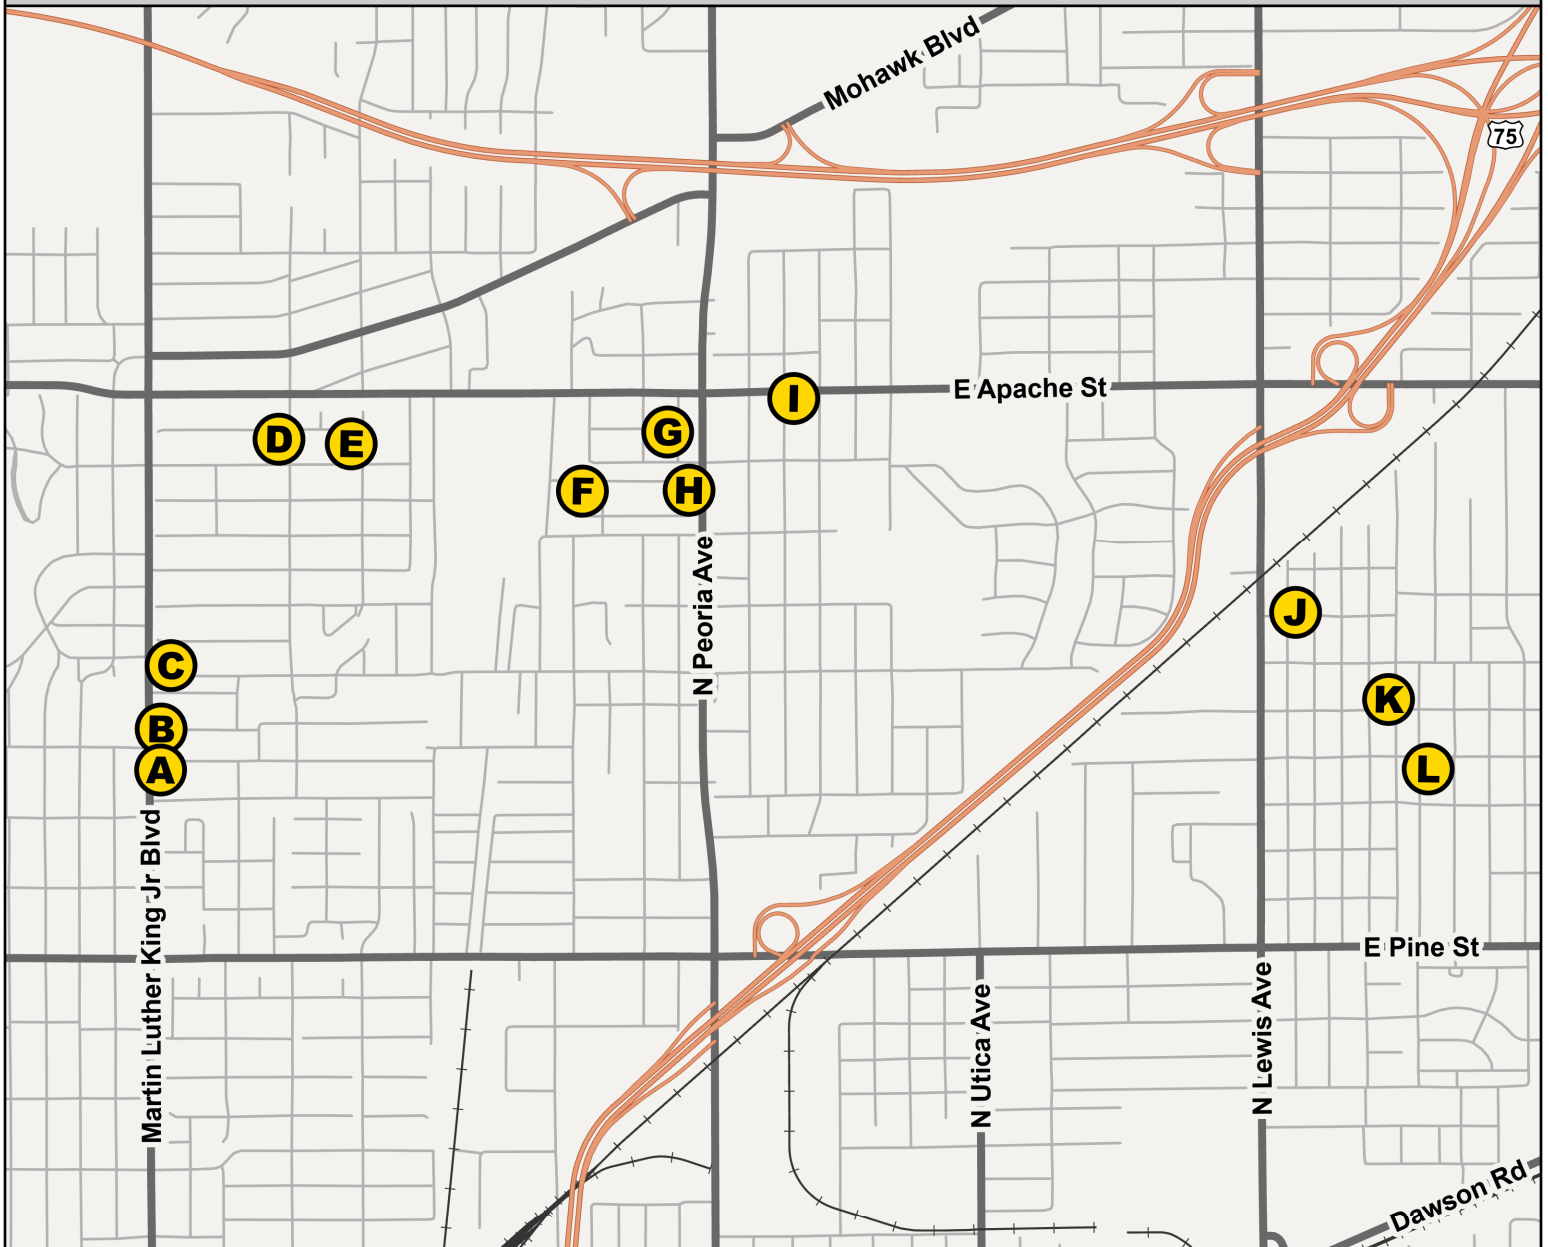

Tulsa Development Authority Available Properties

Tulsa Development Authority Available Properties

- | | |
|--|--------------------------------|
| A 1905 N Martin Luther King Jr Blvd | G 2538 N Owasso Ave |
| B 1911 N Martin Luther King Jr Blvd | H 1135 E Zion St |
| C 217 E Virgin St | I 2547 N Quincy Ave |
| D 346 E Zion Pl | J 2201 N Lewis Pl |
| E 2516 N Garrison Ave | K 2006 N Birmingham Ave |
| F 1008 E Zion St | L 1825 N Birmingham Pl |

0 900 1,800 US Feet

Location Map

Click on a location (in the map or legend) to be redirected to the Tulsa County Assessor site for more information.